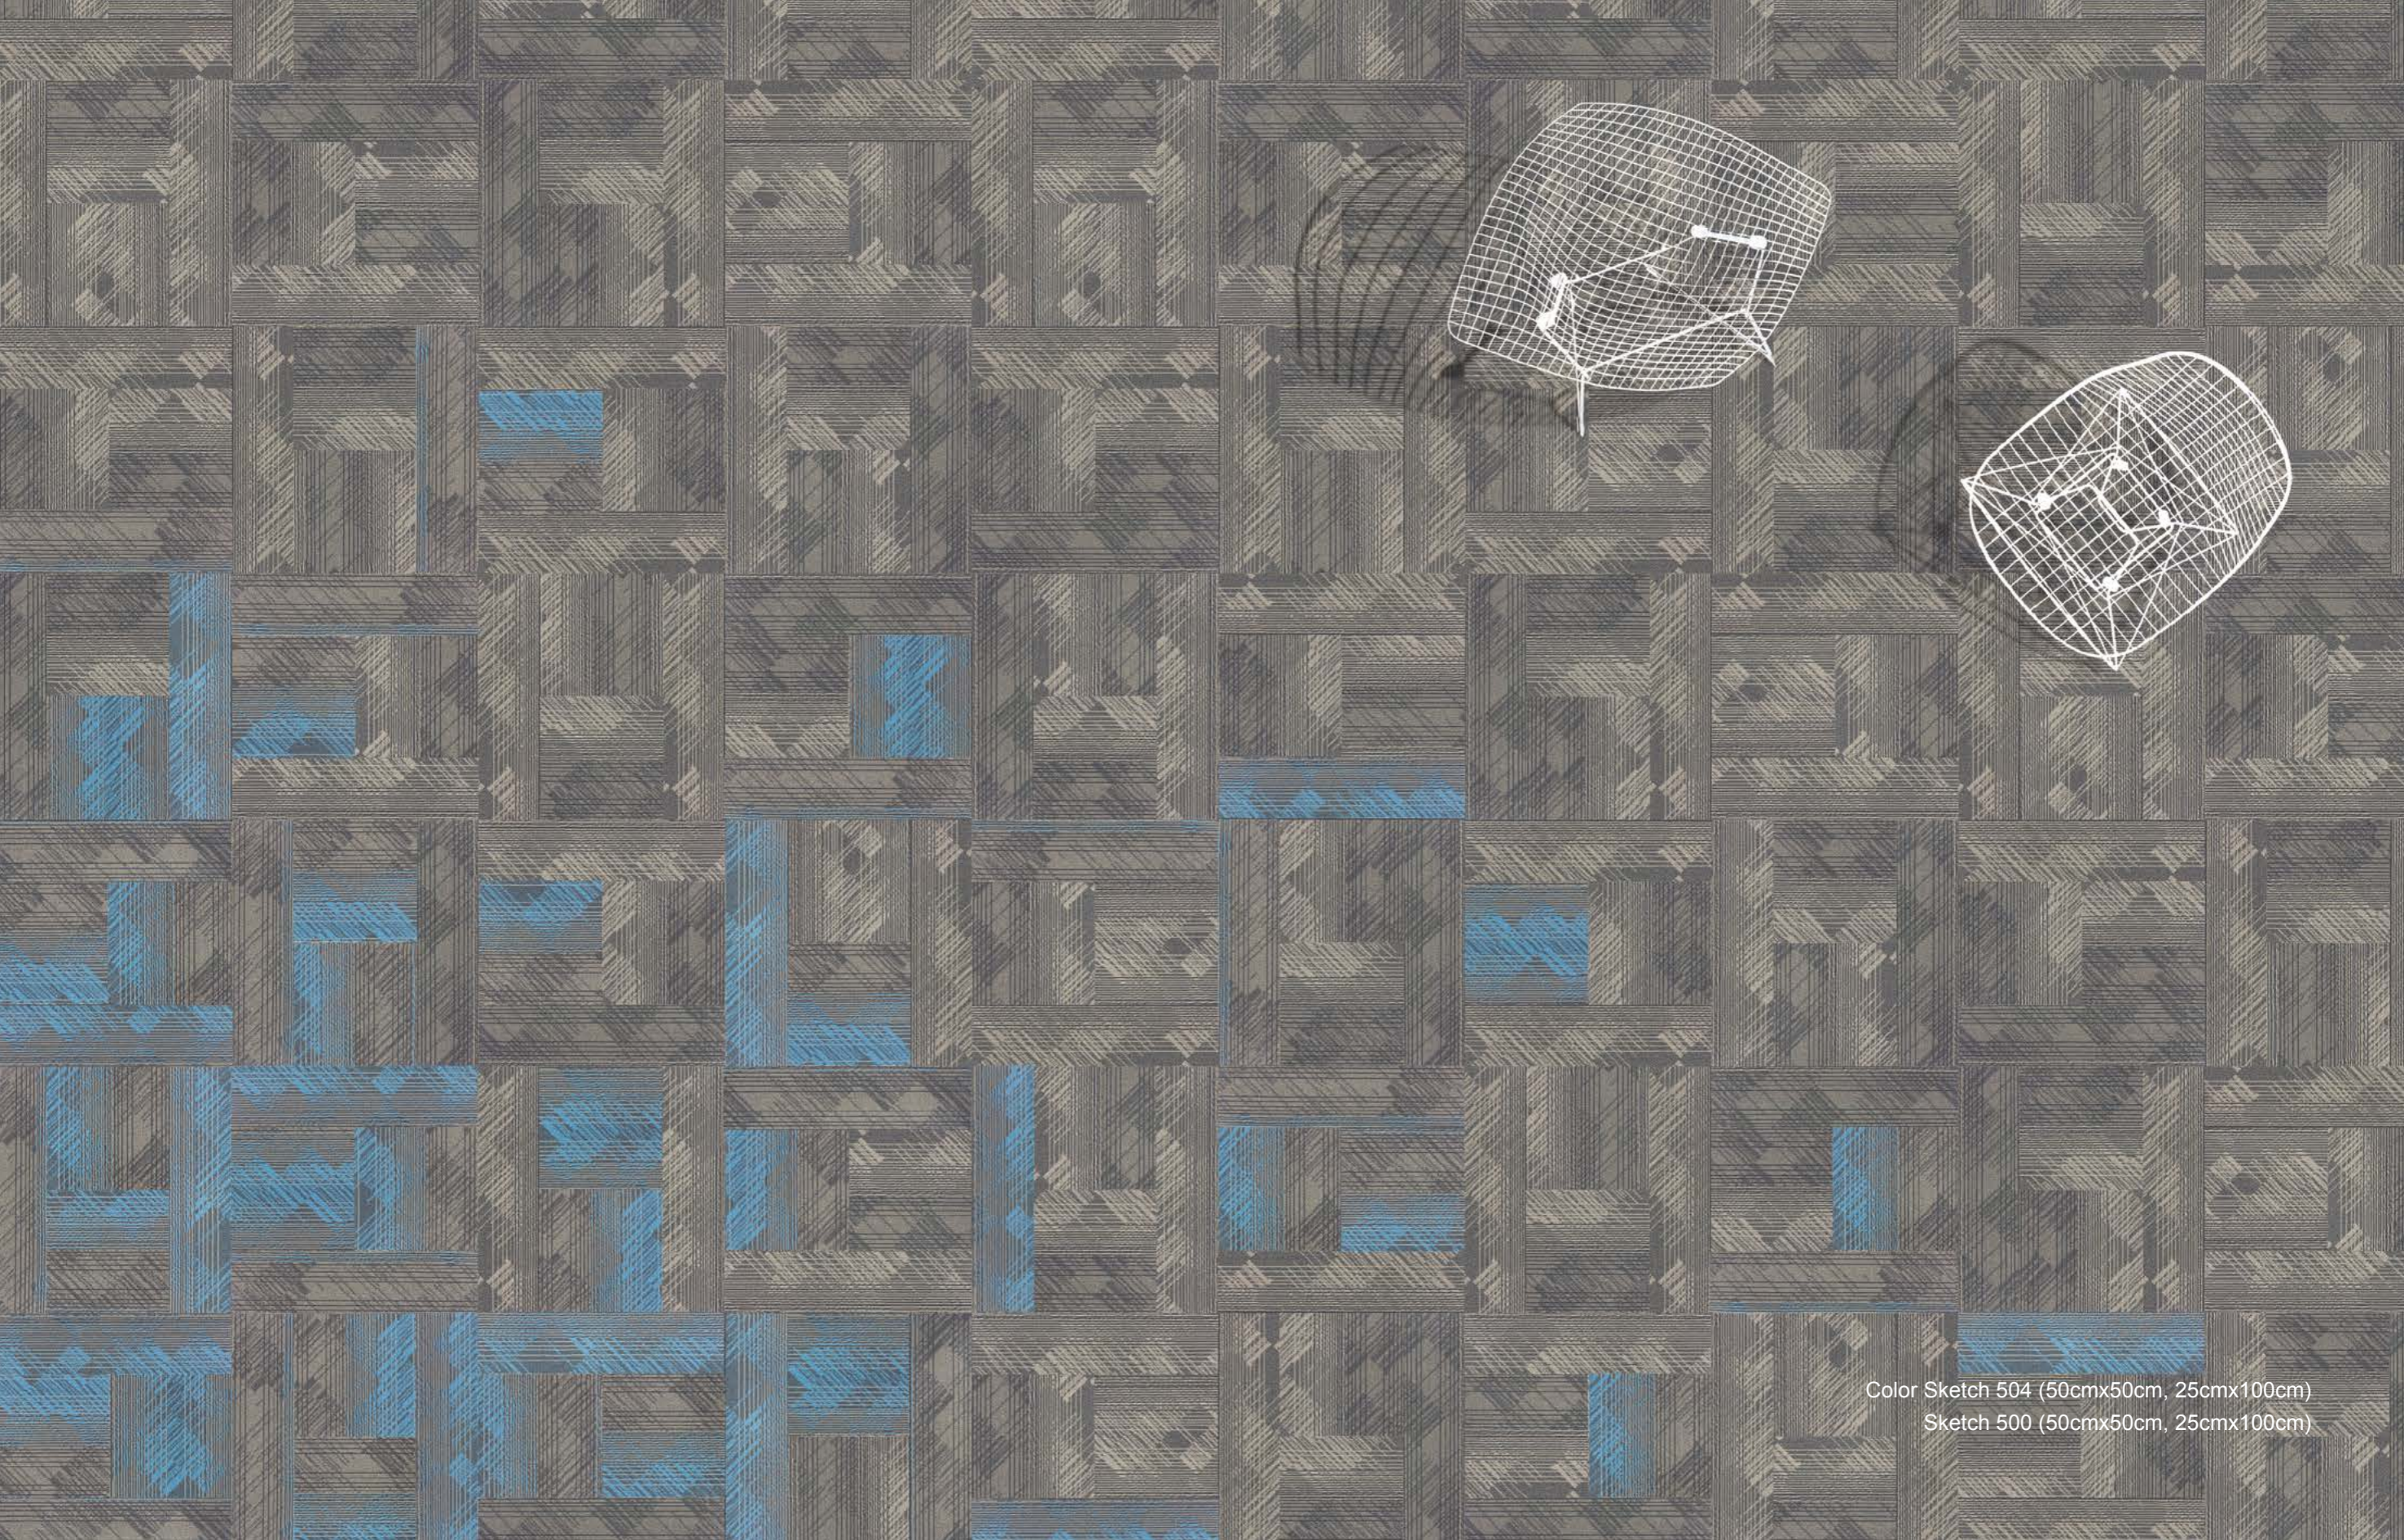

# SKETCH

VOXFLO®

MODERN ABSTRACT  
PENCIL DRAWINGS  
ANONYMOUS  
Ink/Pencil/Computer

Color Sketch 504 (50cmx50cm, 25cmx100cm)  
Sketch 500 (50cmx50cm, 25cmx100cm)

INSPIRATION IS ONE THING AND YOU  
CAN'T CONTROL IT, BUT HARD WORK IS  
WHAT KEEPS THE SHIP MOVING. GOOD  
LUCK MEANS, WORK HARD. KEEP UP  
THE GOOD WORK.

Kevin Eubanks

Sketch 500 (50cmx50cm, 25cmx100cm)

YOU CAN'T DO SKETCHES  
ENOUGH. SKETCH  
EVERYTHING AND KEEP YOUR  
CURIOSITY FRESH.

John Singer Sargent

Color Sketch 501 (25cmx100cm)  
Sketch 500 (25cmx100cm)

Color Sketch 502 (25cmx100cm)  
Sketch 700 (25cmx100cm)  
Sketch 500 (50cmx50cm)

Color Sketch 504  
(50cmx50cm,  
25cmx100cm)

Sketch 500  
(50cmx50cm,  
25cmx100cm)

Color Sketch 502  
(25cmx100cm)

Sketch 500  
(50cmx50cm)

## Specifications

Style Name:	Color Sketch / Sketch
Construction:	Multi-level Loop
Fiber:	Voxflor Certified Nylon
Gauge:	1/10"
Average Pile Height:	4mm±0.5mm
Pile Weight:	20 OZ/yd <sup>2</sup>
Backing:	PVC with fiberglass
Tile size:	50cm*50cm & 25cm*100cm
Anti-microbial:	Health Guard (Available)
Flammability:	ASTM E 648 Class I, GB8624-2012 B1(C)
Smoke Density:	ASTM E 662 Less than 450, GB/T 8627-1999
Static Propensity:	AATCC-134 ≤3.5kV, GB/T 18044-2008