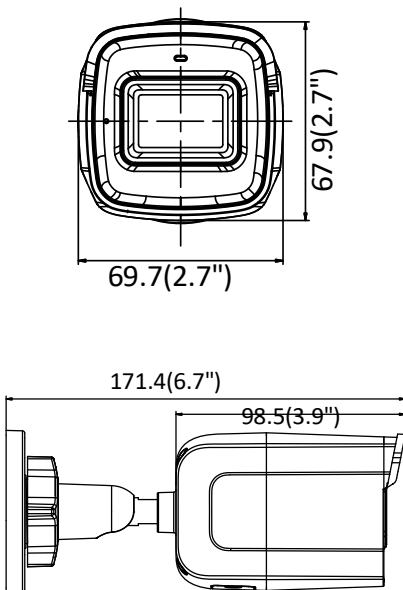

CNC4331 – 2MP H.265+ IR IP Bullet Camera

Features

- 2 Mega Pixels 1920x1080 @25fps
- **H.265+** Compression
- ONVIF compatible
- **4mm** Fixed Lens
- 3D-DNR, DWDR, DSS
- ROI, Mirror, Privacy Mask
- Up to 6 Simultaneous Live View
- Dual Stream, 10/100 Base-T
- Day&Night by Filter Change
- 20m IR Range
- Reset Button
- Support **μSD** card up to 128GB
- Smart : Line Crossing & Intrusion Detection

SPECIFICATION

Model	CNC-4331
Image Sensor	1/2.7" progressive scan CMOS Sensor
Resolution	1920x1080@25fps (PAL)
Shutter	1/3s ~ 1/100,000s
Lens	M12 4mm Fixed Lens
LEDs	850nm IR LED ARRAY
Day & Night	Filter Change or TDN (True Day & Night)
Min. Illumination	0 Lux up to 20m
Network	10/100-BaseT, RJ45, 32Kbps ~ 16Mbps
Compression	Dual Stream : H.265+ / H.264+
W. Environment	-30°~+60°C, <90° Humidity (Non-Condensing)
Power	POE or 12VDC, Max. 5.5W (IR-On)
Dimension	69.7 x 67.9 x 171.4mm(L), 350g