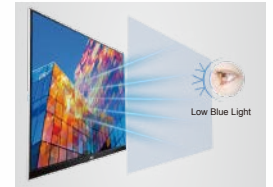

Low Blue Mode

AOC Low Blue Mode filters harmful short-wave blue light, with 4 levels that suit different viewing situations.