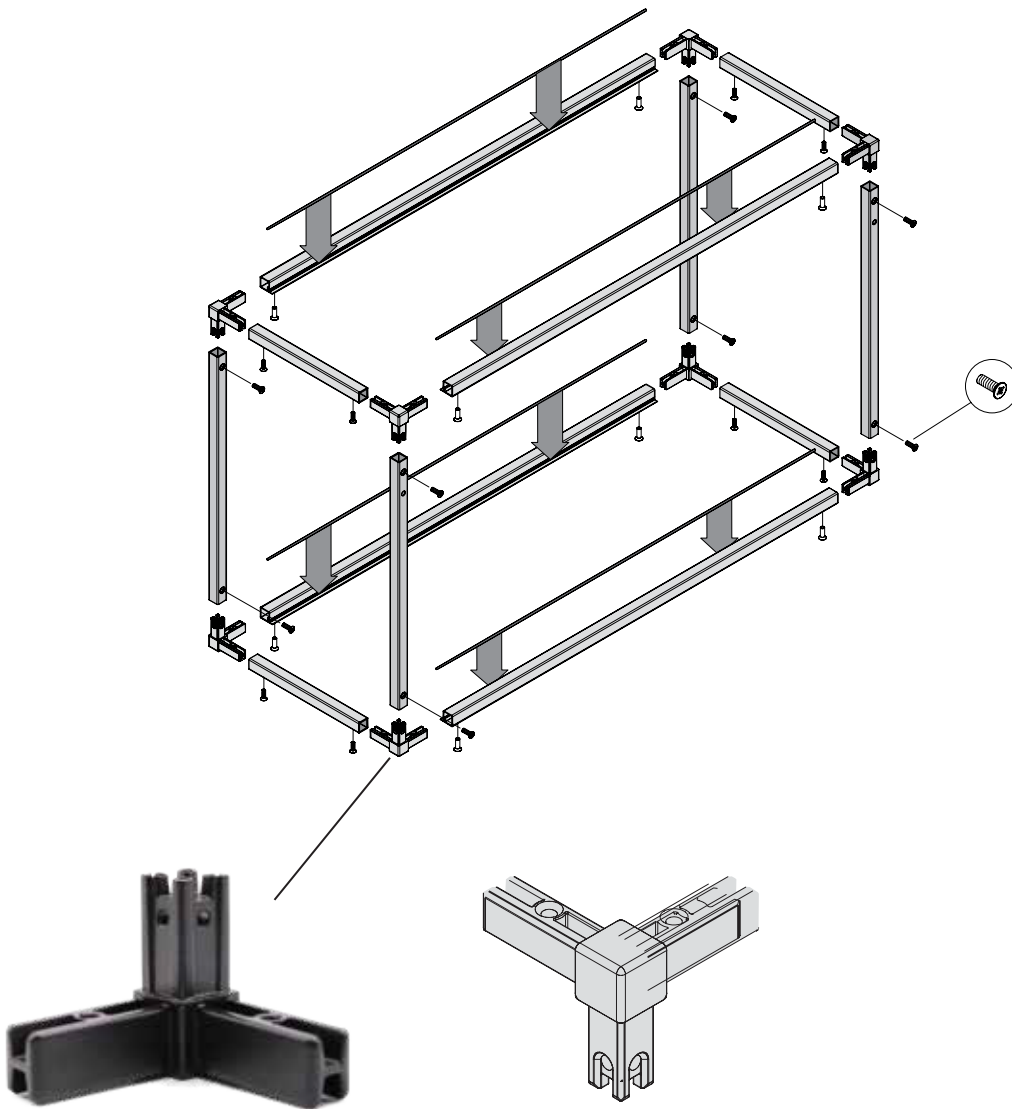

Installation Instruction

1 Komos 001

2 Komos 002

3 Komos 006

4 Komos 004

5 Komos 005

6 Screw

Komos 004

Product: Bracket Joint A
 Code: 3000.004.0000.01
 Size: 3 Side
 Screw Diameter: M5
 Material: Iron
 Colour: Black

Specification of Bracket Joint A

Brand: Lufi
 Warranty Type: 1 Year