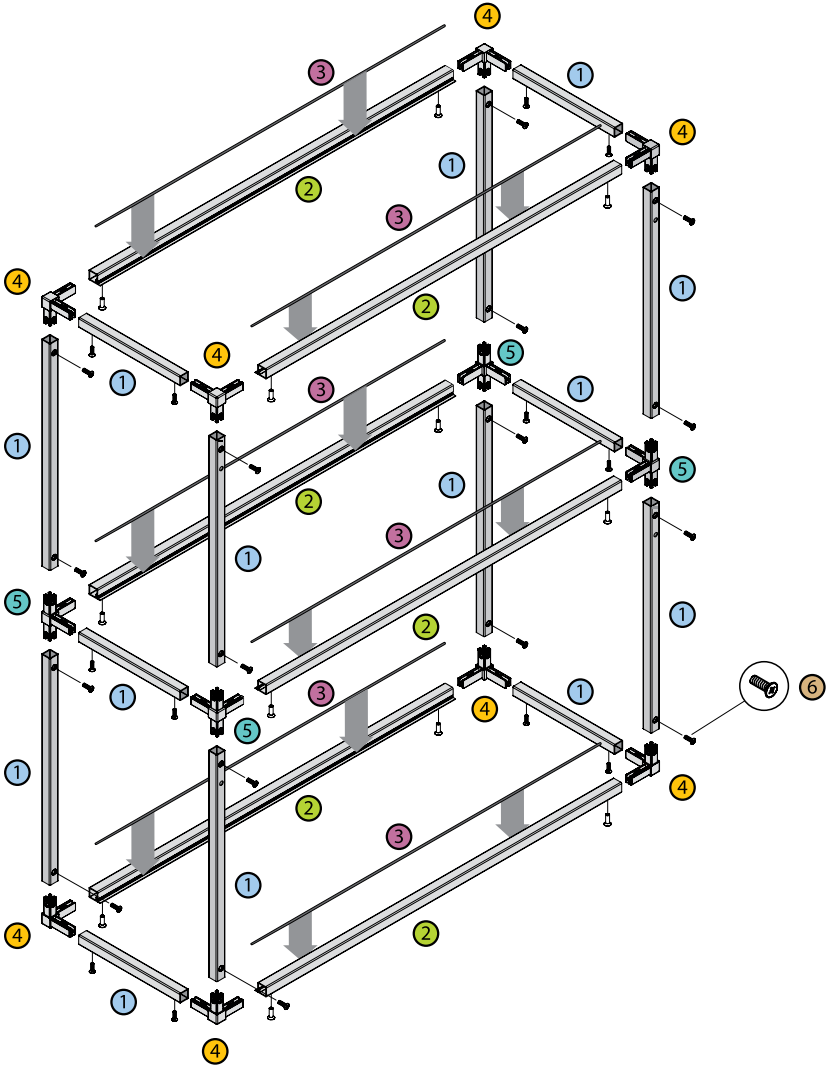

Installation Instruction

1 Komos 001

2 Komos 002

3 Komos 006

4 Komos 004

5 Komos 005

6 Screw

Komos 004

Product: Bracket Joint A
 Code: 3000.004.0000.01
 Size: 3 Side
 Screw Diameter: M5
 Material: Iron
 Colour: Black

Specification of Bracket Joint A

Brand: Lufi
 Warranty Type: 1 Year