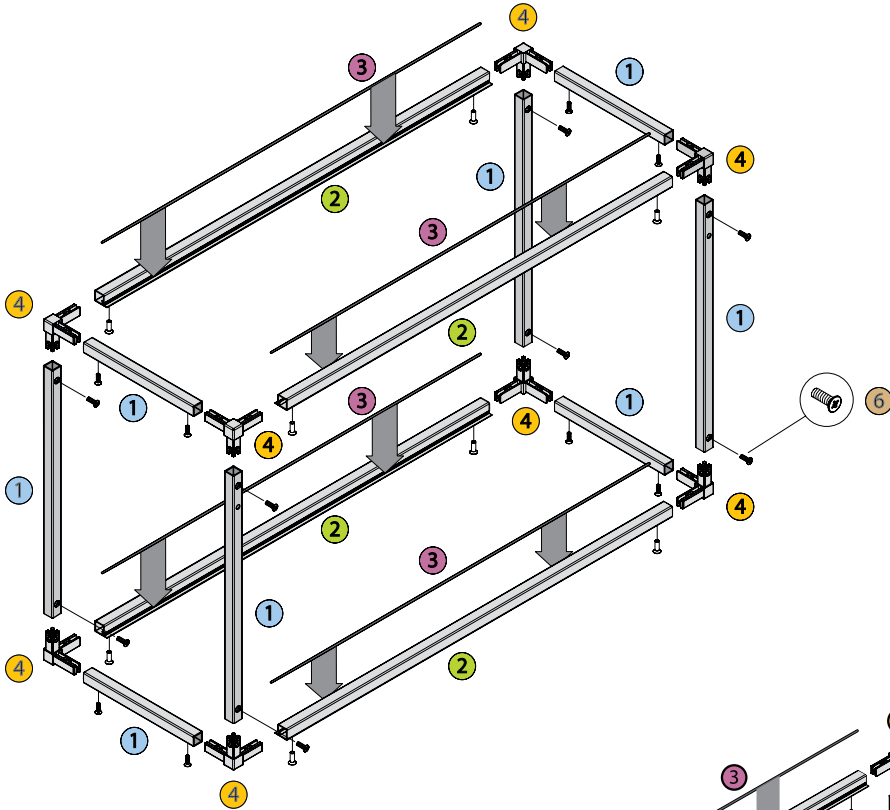

Installation Instruction

1 Komos 001

2 Komos 002

3 Komos 006

4 Komos 004

5 Komos 005

6 Screw

Komos 004

Product: Bracket Joint A
 Code: 3000.004.0000.01
 Size: 3 Side
 Screw Diameter: M5
 Material: Iron
 Colour: Black

Specification of Bracket Joint A

Brand: Lufi
 Warranty Type: 1 Year