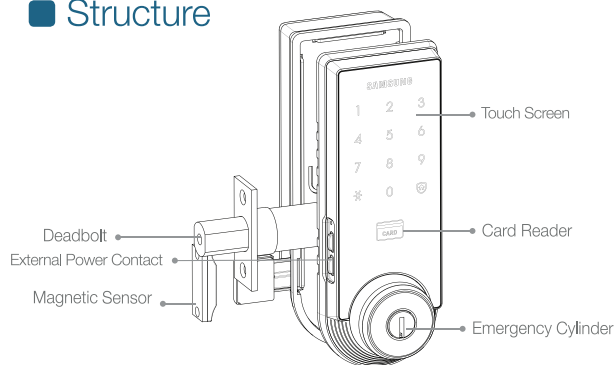

Key Tag

Mechanical Override Keys (SHS-3320 only)

Powerful Security

Double Authentication Mode

With double authentication mode set up, both user access code and key tag must be authenticated to open the door, strengthening security. (Optional)

Keypad Volume Control

Volume adjustable (3 levels including mute)

Low Battery Warning Signal

A "beep" sound during door access will alert you to replace batteries

9V Battery Back-up

When batteries are discharged, put 9V battery to back-up power

Interface with Samsung Smart Home

The lock has an interface with Samsung video door phone or home automation to unlock the door.

Design

SHS-3320 Exterior Body

SHS-3321 Exterior Body

Interior Body

Structure

Specification