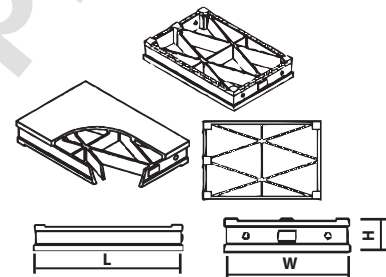

Precision Inspection Cast Iron Surface Plate

Feature

- Grades 0, 1, 2 and 3 are available at your option.
- Grade 00 also can be supplied at your request.
- Steel Stands for supporting Black Granite Surface Plates, at working levels, are available either stationary or with casters.

PRODUCT DESCRIPTION

Made according to Standard JB/ T7974-99, rib type or case type, rectangle/ square/ roundworking surface, material: HT200. Working surface made by skiving, groove V / T / U shape and hole of long-round shape can be made at the surface of the plate. The surface plate is a plane standard equipment used for testing and drawing of work pieces on it. The surface plate shall be adjusted to horizontal position and loaded evenly on each pivot. Environmental temperature $20 \pm 5^{\circ}\text{C}$, and vibration shall be avoided when using. Material is selected toughest cast iron. Technics, experience and the most advanced machines can give you satisfaction on quality.

Type (mm)	Precision Grade (μm)				Product Code
	0	1	2	3	
100×100	4	8	16		CI70500
150×100	4	8	16		CI70501
200×100	5	10	20		CI70502
200×200	5	10	20		CI70503
250×250	5.5	11	22		CI70504
300×200	6	12	24		CI70505
300×300	6	12	24		CI70506
400×300	6	12	24		CI70507
400×400	6	12	24		CI70508
500×300	6	12	24		CI70509
500×350	6	12	24		CI70510
500×450	6	12	24		CI70511
500×500	7	14	28		CI70512
600×400	7	14	28		CI70513
600×450	7	14	28		CI70514
600×500	7	14	28		CI70515
700×500	8	16	32	80	CI70516
800×500	8	16	32	80	CI70517
800×600	8	16	32	80	CI70518
900×600	8	16	32	80	CI70519
1000×350	8	16	32	80	CI70520
1000×750	9	18	36	90	CI70521
1000×800	9	18	36	90	CI70522
1000×1000	10	20	39	96	CI70523
1200×800		20	39	96	CI70524
1200×1000		20	39	96	CI70525
1500×300		20	39	96	CI70526
1500×500		20	40	100	CI70527
1500×1000		24	48	120	CI70528
1500×1500		25	50	125	CI70529