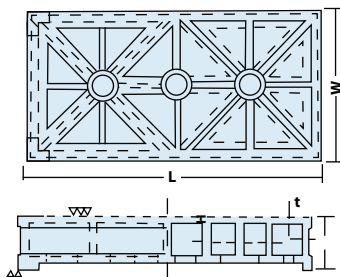

Precision Inspection Cast Iron Surface Plate

Feature

- Grades 0, 1, 2 and 3 are available at your option.
- Grade 00 also can be supplied at your request.
- Steel Stands for supporting Black Granite Surface Plates, at working levels, are available either stationary or with casters.

PRODUCT DESCRIPTION

Made according to Standard JB/ T7974-99, rib type or case type, rectangle/ square/ roundworking surface, material: HT200. Working surface made by skiving, groove V / T / U shape and hole of long-round shape can be made at the surface of the plate. The surface plate is a plane standard equipment used for testing and drawing of work pieces on it. The surface plate shall be adjusted to horizontal position and loaded evenly on each pivot. Environmental temperature $20 \pm 5^{\circ}\text{C}$, and vibration shall be avoided when using. Material is selected toughest cast iron. Technics, experience and the most advanced machines can give you satisfaction on quality.

Type (mm)	Precision Grade (μm)				Product Code
	0	1	2	3	
100×100	4	8	16		CI70500
150×100	4	8	16		CI70501
200×100	5	10	20		CI70502
200×200	5	10	20		CI70503
250×250	5.5	11	22		CI70504
300×200	6	12	24		CI70505
300×300	6	12	24		CI70506
400×300	6	12	24		CI70507
400×400	6	12	24		CI70508
500×300	6	12	24		CI70509
500×350	6	12	24		CI70510
500×450	6	12	24		CI70511
500×500	7	14	28		CI70512
600×400	7	14	28		CI70513
600×450	7	14	28		CI70514
600×500	7	14	28		CI70515
700×500	8	16	32	80	CI70516
800×500	8	16	32	80	CI70517
800×600	8	16	32	80	CI70518
900×600	8	16	32	80	CI70519
1000×350	8	16	32	80	CI70520
1000×750	9	18	36	90	CI70521
1000×800	9	18	36	90	CI70522
1000×1000	10	20	39	96	CI70523
1200×800		20	39	96	CI70524
1200×1000		20	39	96	CI70525
1500×300		20	39	96	CI70526
1500×500		20	40	100	CI70527
1500×1000		24	48	120	CI70528
1500×1500		25	50	125	CI70529